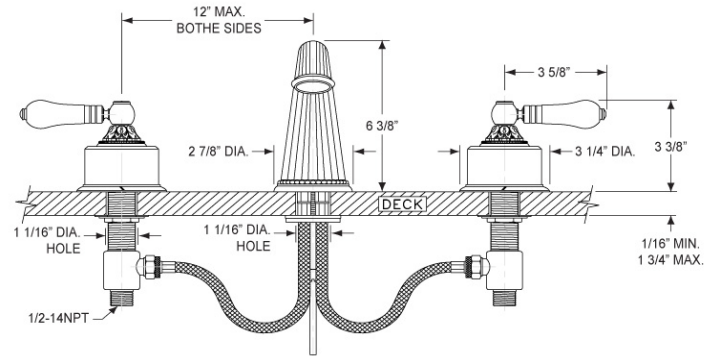

COLOR FINISHES

- Polished Nickel (K330_014)
- Satin Nickel (K330_015)
- Pewter (K330_15A)
- Polished Chrome (K330_026)
- Polished Brass (K330_003)
- Polished Brass Antiqued (K330_007)
- Satin Brass (K330_004)
- Polished Gold (K330_025)
- Polished Gold Antiqued (K330_25D)
- Satin Gold (K330_024)
- Satin Gold Antiqued (K330_24D)
- Satin Jeweler's Gold (K330_24J)
- Old English Brass (K330_OEB)
- Antique Brass (K330_047)
- Antique Bronze (K330_11B)

Image shown may not be in the finish selected