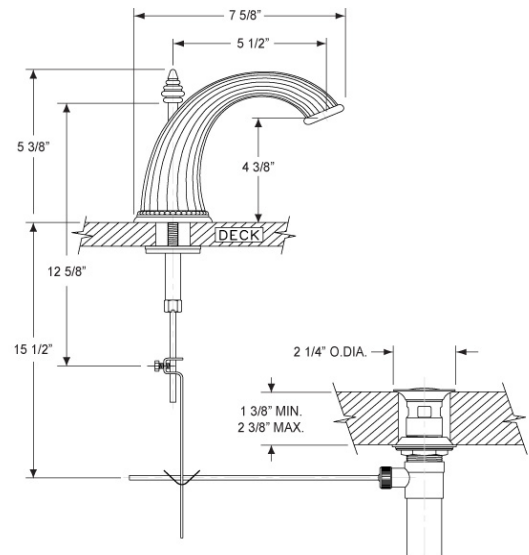

COLOR FINISHES

- Polished Nickel (K330_014)
- Satin Nickel (K330_015)
- Pewter (K330_15A)
- Polished Chrome (K330_026)
- Polished Brass (K330_003)
- Polished Brass Antiqued (K330_007)
- Satin Brass (K330_004)
- Polished Gold (K330_025)
- Polished Gold Antiqued (K330_25D)
- Satin Gold (K330_024)
- Satin Gold Antiqued (K330_24D)
- Satin Jeweler's Gold (K330_24J)
- Old English Brass (K330_OEB)
- Antique Brass (K330_047)
- Antique Bronze (K330_11B)

Image shown may not be in the finish selected